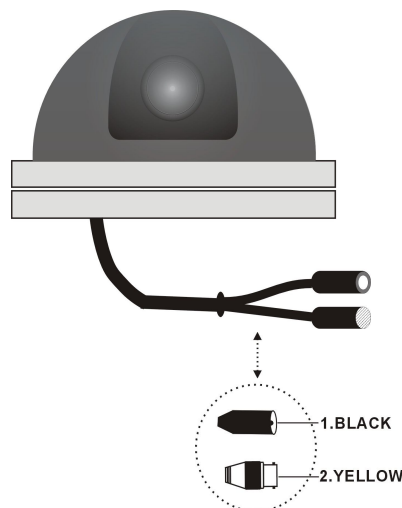

GOLDEN STATE INSTRUMENT CO.

GS-3032 CDS

1/3" Color Mini-Dome Camera with 360° Swivel Base

This Color Mini-Dome CCD Camera with a 360° Swivel Base incorporates advanced sensor and high performance DSP (Digital Signal Processor) to provide 60dB S/N, Zero Color Rolling. It is suitable for a wide range of applications and for installation in all kinds of locations.

Features:

- Very low smear, 6dB better than average.
- High quality picture, aesthetic and easy to install.
- Digital AGC control.
This AGC function provides clear image in low light condition.
- Auto high speed white balance zero color rolling .
- Auto Exposure (AE)
Camera can adjust to any light source condition
- Gamma correction
Adding Gamma correction allows good picture in a very bright or very dark environment.
- Built-in a new 20 bit digital signal processing chip.

FUNCTION:

1. DC12V Power Supply.
2. Video Signal Output Connector.

SPECIFICATIONS:

TV System	NTSC / PAL	
Image Sensor	1/3-inch Sony Super HAD* CCD Image Sensor	
CCD Total Pixels	542 (H) ×496(V) / 542(H) × 586(V)	
CCD Effective Pixels	512 (H) ×492(V) / 512(H) × 582(V)	
Scanning System	525 lines, 60 fields/sec. / 625 lines, 50 fields/sec.	
SYNC System	Internal	
Minimum illumination	0.5 Lux 5600 °K	
Lens	3.7 mm F2.0	
Resolution	480 TV lines (Max.)	
Signal to Noise Ratio	Better than 52 dB (AGC OFF) Typical 60dB	
White Balance	Auto high speed white Balance (1 FRAME)	
Auto iris	A.E.S.	
Electronic Shutter	1/60-1/120,000 sec	1/50-1/120,000 sec
Video Output	1.0Vp-p composite video @ 75 ohm	
Gamma Correction	0.45	
Gain Control	AGC	
Operating Temperature	-20 °C to 50 °C	
Operating Humidity	Within 85 % RH	
Power Supply	DC 12V /100 mA	
Dimension / Net weight	Φ3.46 " (88mm) * H2.56 " (65mm)/ 162g	